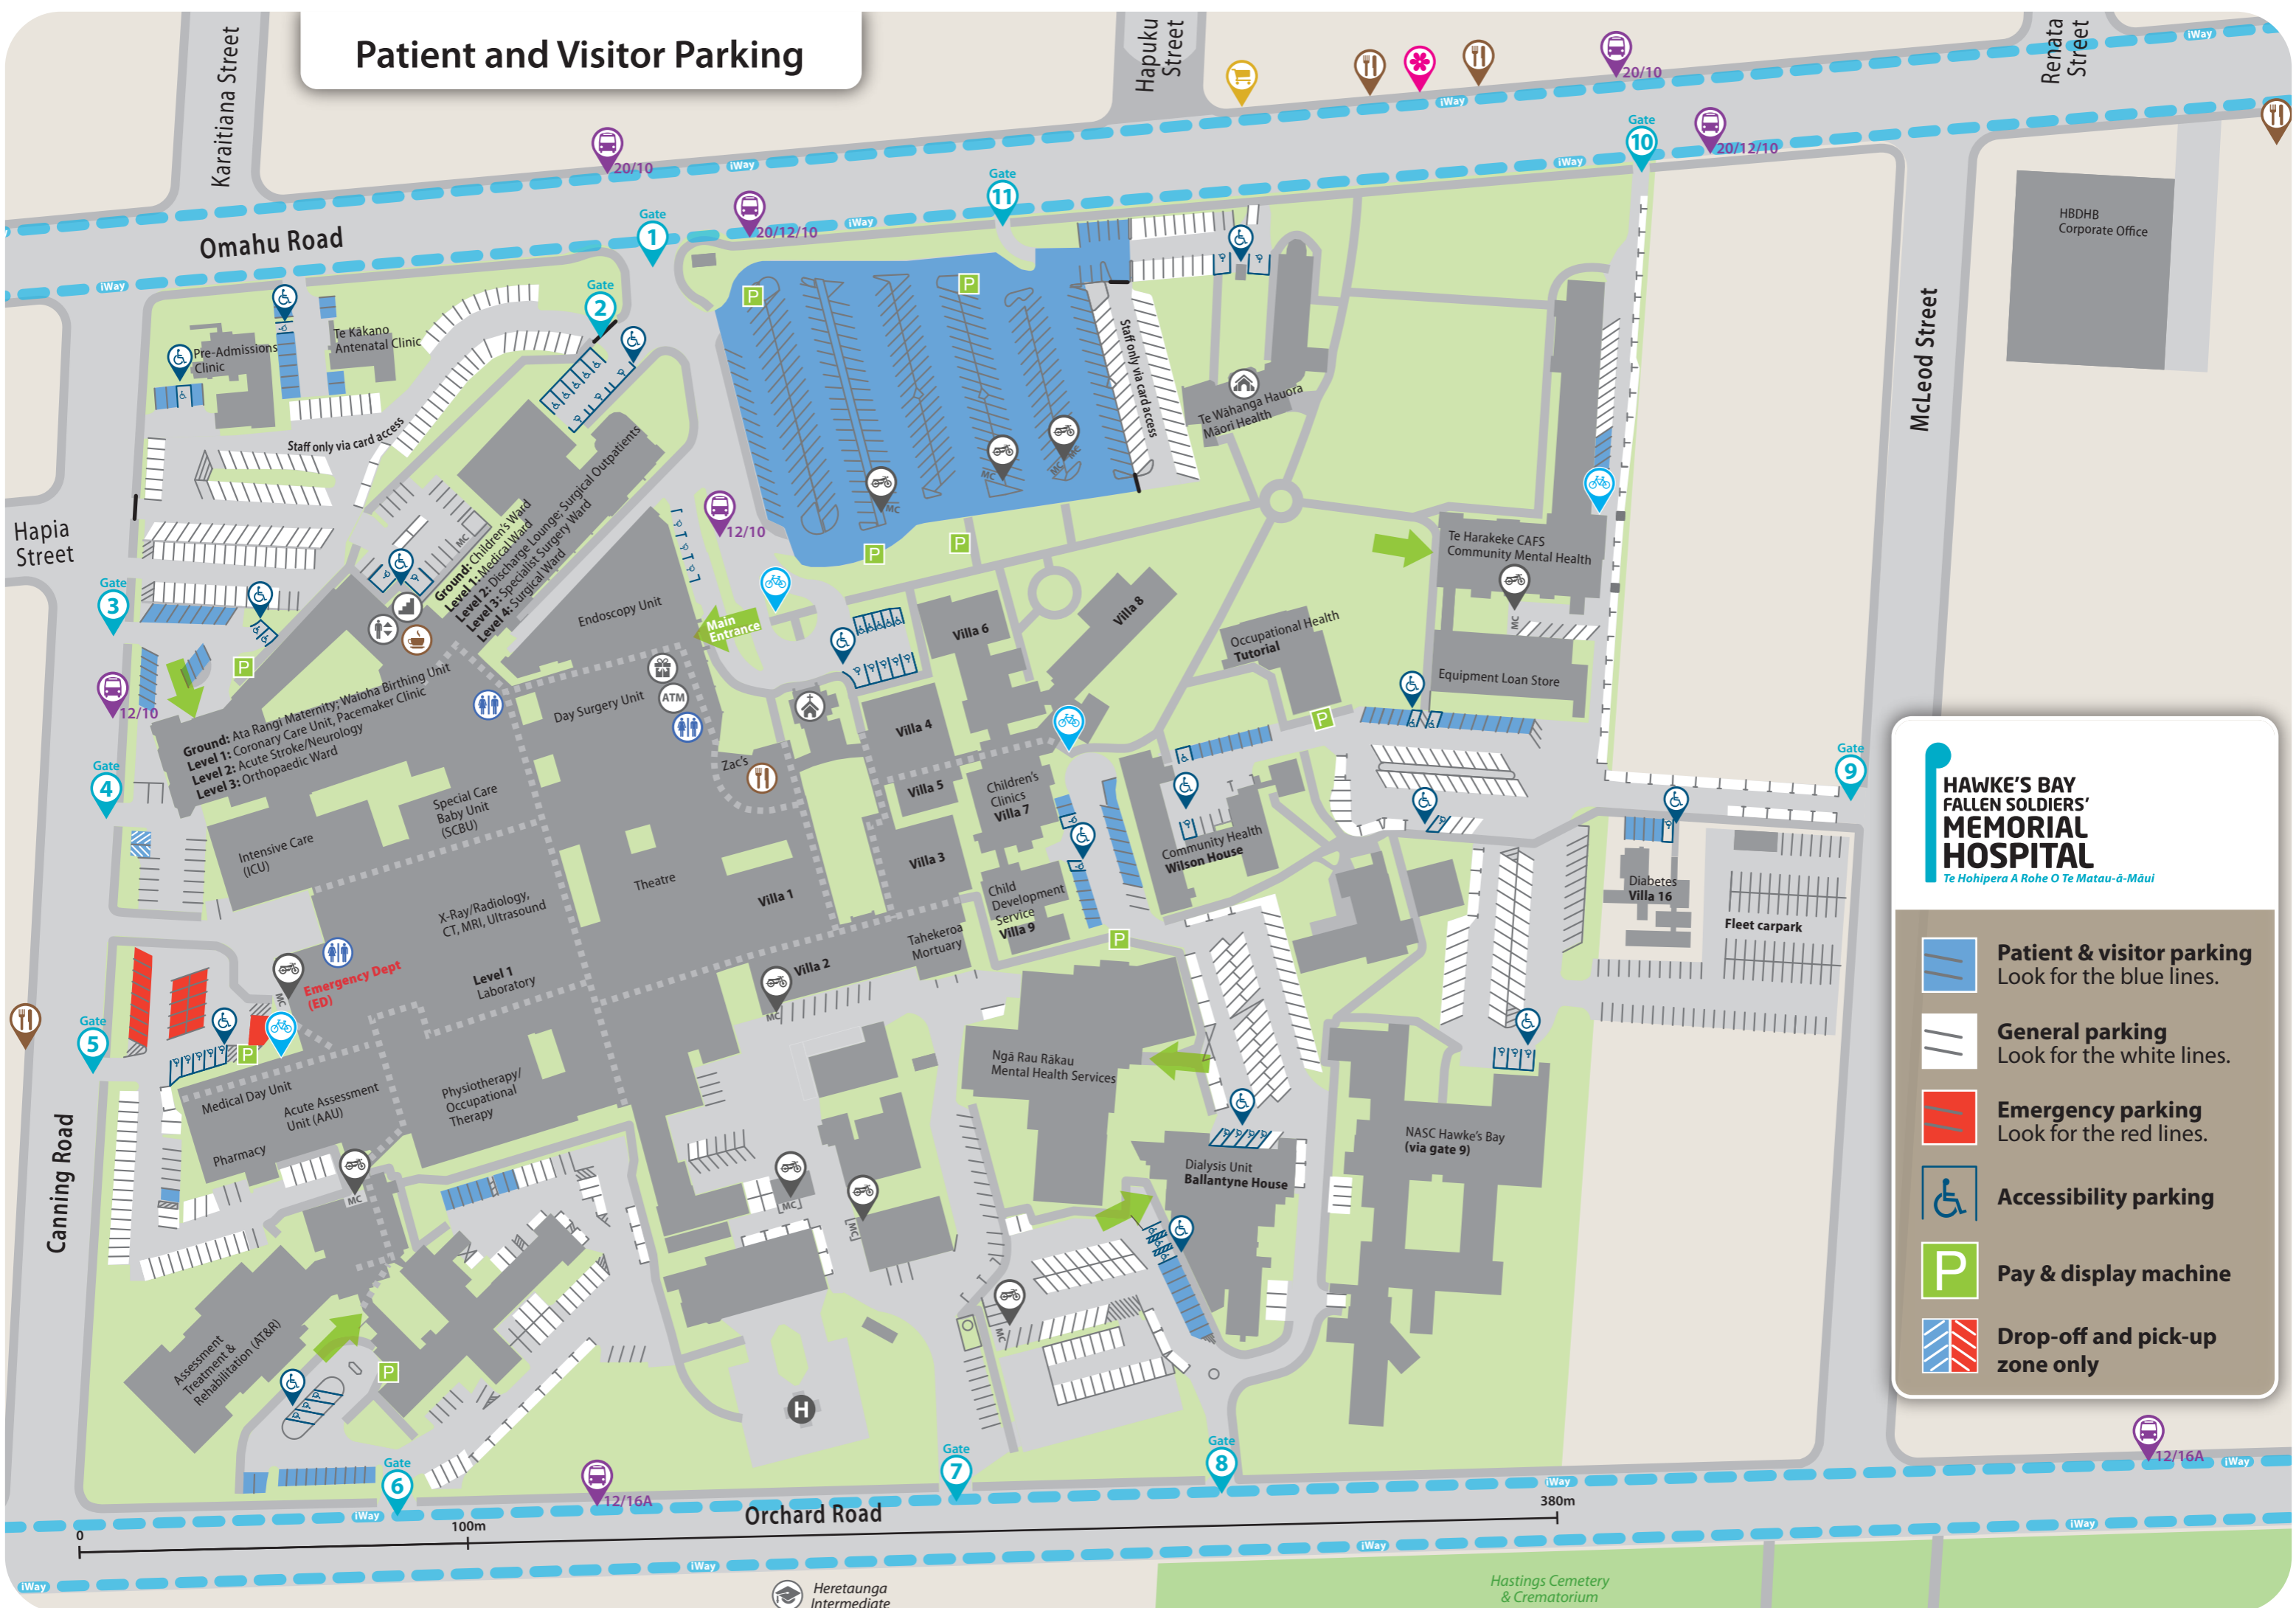

Patient and Visitor Parking

**HAWKE'S BAY
FALLEN SOLDIERS'
MEMORIAL
HOSPITAL**
Te Hoihipera A Rohe O Te Matau-ā-Māui

-  **Patient & visitor parking**
Look for the blue lines.
-  **General parking**
Look for the white lines.
-  **Emergency parking**
Look for the red lines.
-  **Accessibility parking**
-  **Pay & display machine**
-  **Drop-off and pick-up zone only**

HBDHB
Corporate Office

Hastings Cemetery
& Crematorium

Heretaunga
Intermediate